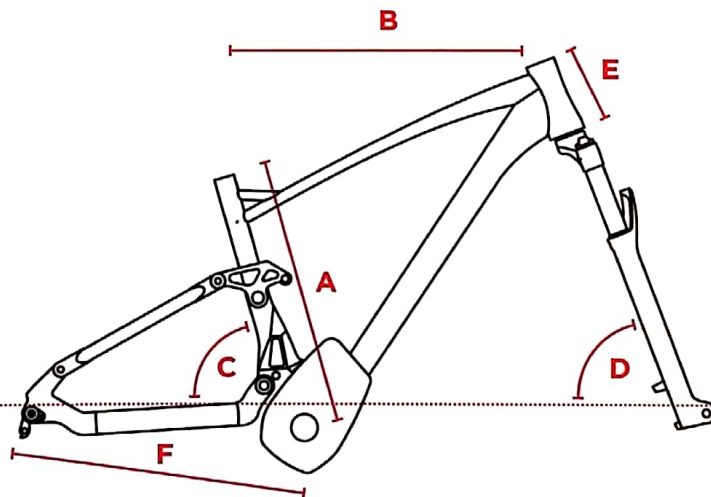

Motor	Brose Midmount 36 Volt, Max power: 250 Watt, Torque: 90 Nm
Battery	BMZ, Lithium Ion, 36 Volt, 630 Wh - 417 Wh 3 years warranty
Display	Brose multifunctional display & push-assistance selection unit
Frame	Aluminium frame, CNC parts, Sizes: S - M - L - XL
Fork	Rock Shox Reba Boost 120mm
Groupset	SRAM GX 11 speed
Crankset	170mm Aluminium
Cassette	SRAM 11v
Chain	KMC e-bike edition
Front brake	SRAM Level hydraulic, 200mm disc
Rear brake	SRAM Level hydraulic, 180mm disc
Tyres	Vittoria - Front 29"x 2,25" / Rear 27.5" x 3.00"
Rim and Spokes	Aluminium alloy, stainless steel spokes
Front hub	110 mm thru axle 15mm
Rear hub	148 mm thru axle 12mm
Handlebars	Double butted Alloy: rise 18mm, L 740mm
Headset	FSA No. 57 Orbit semi-integrated 1.5" - 1" 1/8
Saddle and Grips	Fi'zi:k Gobi / Anodized end

SIZE	S	M	L	XL
A	400	445	490	535
B	576	601	621	641
C	73.5°	73.5°	73.5°	73.5°
D	68°	68.5°	68.5°	68.5°
E	130	130	145	155
F	463	463	463	463