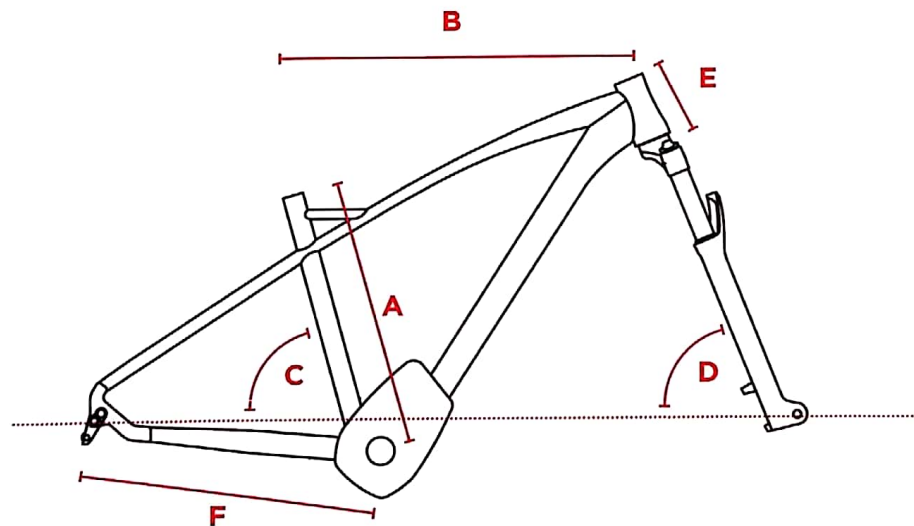

Frame	Sport aluminium frame. Sizes S - M - L - XL
Fork	Rock Shox Recon Silver, 100mm
Groupset	SRAM NX 11-gear
Crankset	170mm Aluminium
Cassette	SRAM 11v
Chain	KMC e-bike edition
Front brake	SRAM Level hydraulic, 200mm disc
Rear brake	SRAM Level hydraulic, 180mm disc
Tyres	Vittoria XF3 - Front 29" x 2,25" / Rear 27,5" x 2,4" XF3 EASY - Front 27,5" x 2,25" / Rear 27,5" x 2,25"
Rim and Spokes	Aluminium alloy, stainless steel spokes
Front hub	100 mm, thru axle 15 mm
Rear hub	142 mm, thru axle 12 mm
Handlebars	XF3 - Double butted Alloy: rise 18mm, L740mm XF3 EASY - Double butted Alloy: L 620mm
Headset	FSA No. 57, Orbit, semi-integrated, 1,5" - 1" 1/8
Saddle	Montegrappa saddle personalized by Fantic

SIZE	XS	S	M	L	XL
A	390	430	455	485	515
B	565	602	612	624	634
C	73°	74.5°	74.5°	74.5°	74.5
D	68°	68°	68°	69°	69°
E	120	120	120	130	140
F	462	462	462	462	462